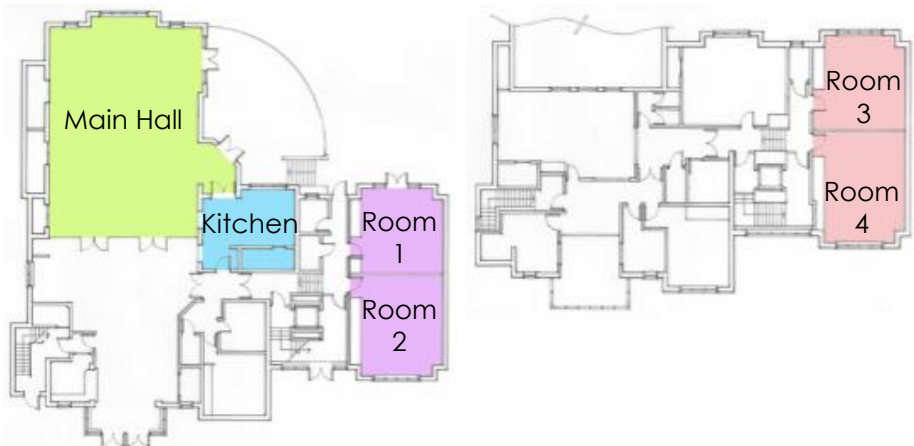

Ground Floor

First Floor

Hire Fees

Room	Capacity	Facilities	Hourly rate
Main Hall 10.75m x 15.25m	180 seated lecture style 120 seated banquet style	AV System, outside terrace leading to lawn area.	£50
Room 1 6m x 7m	37 seated lecture style	Flat screen TV	£25
Room 2 6m x 6m	43 seated lecture style	Flat screen TV	£25
Room 3 6m x 7m	37 seated lecture style	Flat screen TV A more relaxed feel with chairs and coffee tables	£25
Room 4 6m x 6m	43 seated lecture style	Flat screen TV, Boardroom style set up	£25
Rooms 1 & 2 6m x 13m	80 seated lecture style	Flat screen TVs	£40
Rooms 3 & 4 6m x 13m	80 seated lecture style	Flat screen TVs, Boardroom style	£40
Extras		Charge	
Use of Kitchen			£10 per hour
Sound and Visuals for Hall			£50 plus £10 per hour per operator
Crockery hire			£25 for up to 50 settings £50 for 50 -100 settings